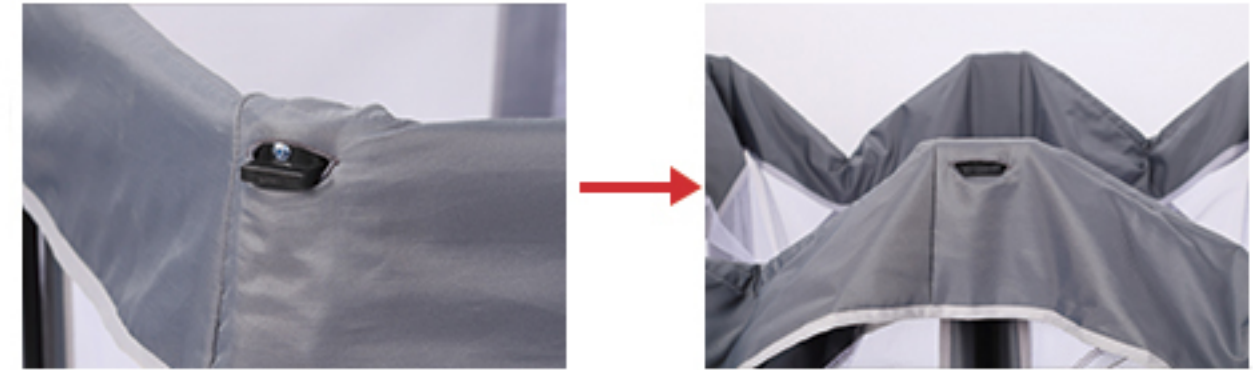

4. Once the safety buckle is locked, the installation is complete.

Playpen Compact Mode

1. Unlock the safety buckle.

2. Push the playpen inward to fold the playpen.

Playpen Cloth Removal

1. Remove the cloth from the edge of the playpen.