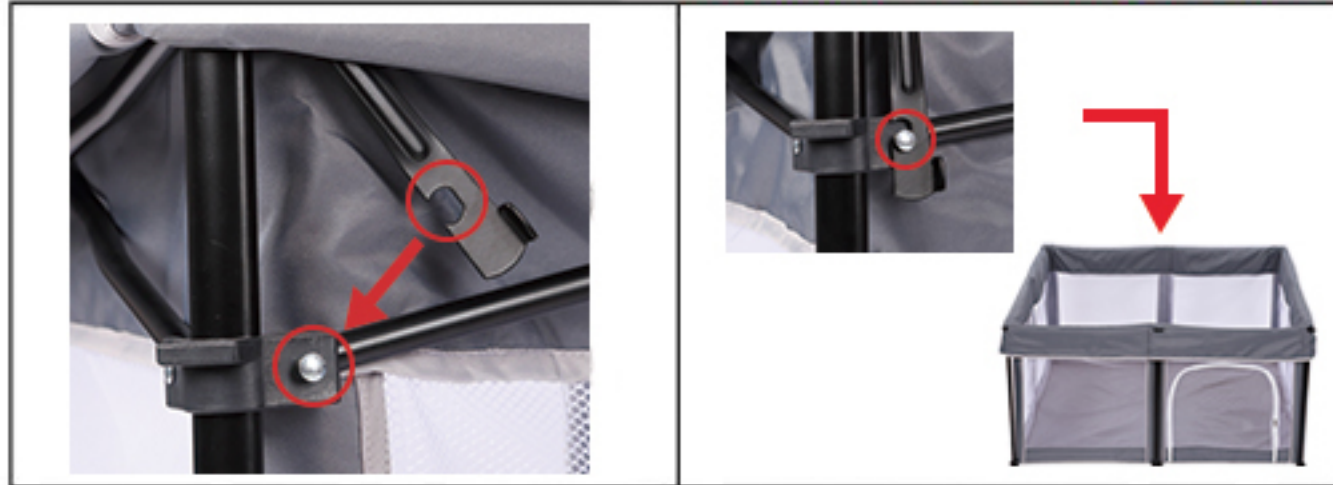

Folding Playpen Manual Guide

Playpen Installation

1. Unpack & stretch the playpen.

2. Unfold the playpen as shown in the image and lift up all the edges.
(Be careful when stretching the playpen)

3. Secure the safety buckle on one of the playpen edges.

4. Once the safety buckle is locked, the installation is complete.

Playpen Compact Mode

1. Unlock the safety buckle.

2. Push the playpen inward to fold the playpen.

Playpen Cloth Removal

1. Remove the cloth from the edge of the playpen.