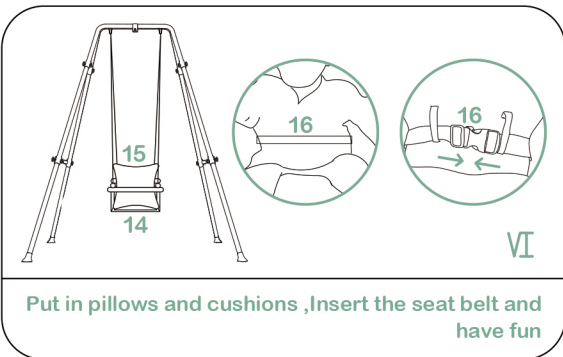

Quick Start

Check out the installation video on YouTube