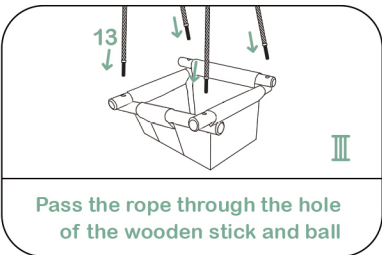

Quick Start

Check out the installation video on YouTube

SALE SUPPORT

Dear Amazon Customer :

Thank you for your order on Amazon. Our purpose is providing the best quality products and services.

If you have any questions about the product, please contact us directly via Amazon or E-mail. We will solve for you in time.

Hope you have a happy shopping experience from our store.

✉ Talecogear@gmail.com