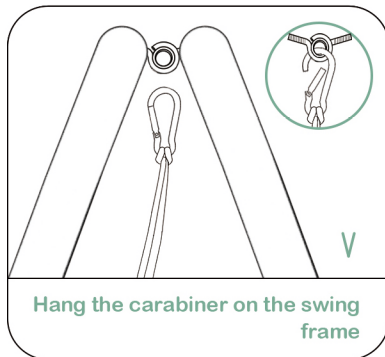

Quick Start

Check out the installation video on YouTube