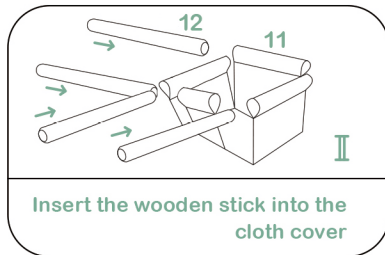

Quick Start

Check out the installation video on YouTube