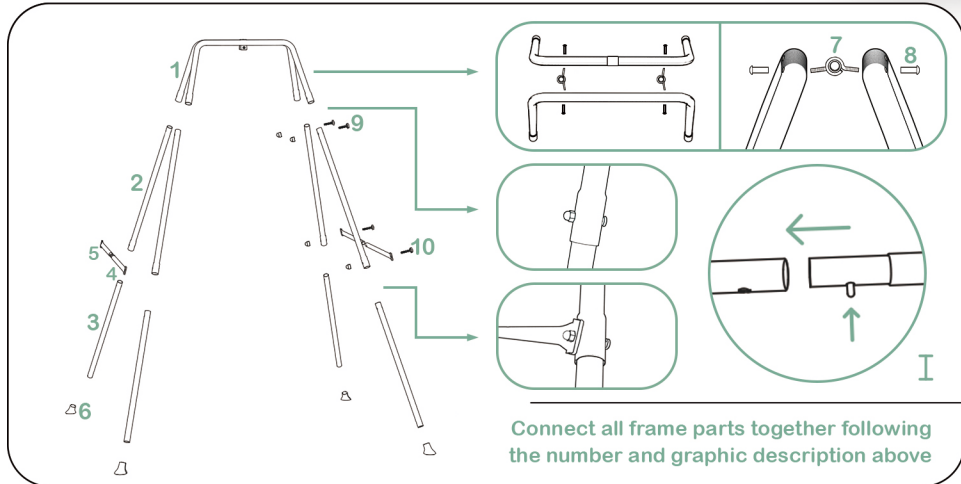

Quick Start

Check out the installation video on YouTube